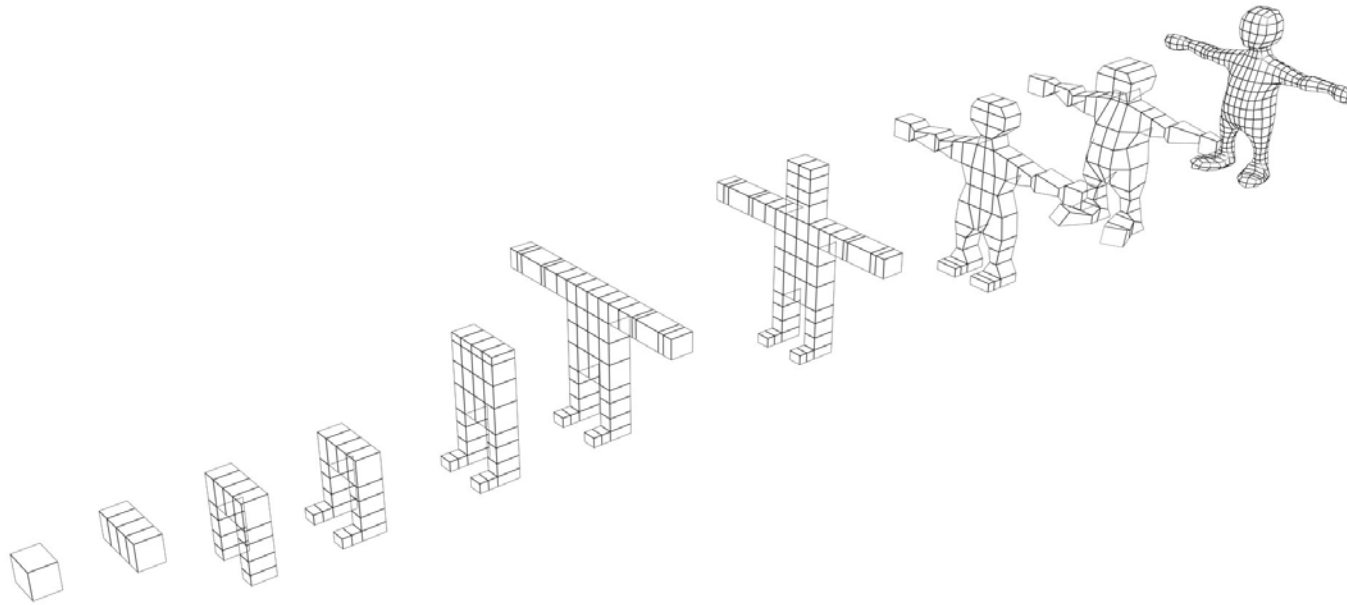

OGRE

The Orge is a box modeling project. Ogre's are characterized by their oddly shaped bodies and bulky facial features

Below is a sequence showing the creation of a figure using box modeling.

Your ogre character is made the same way, but according to your design.