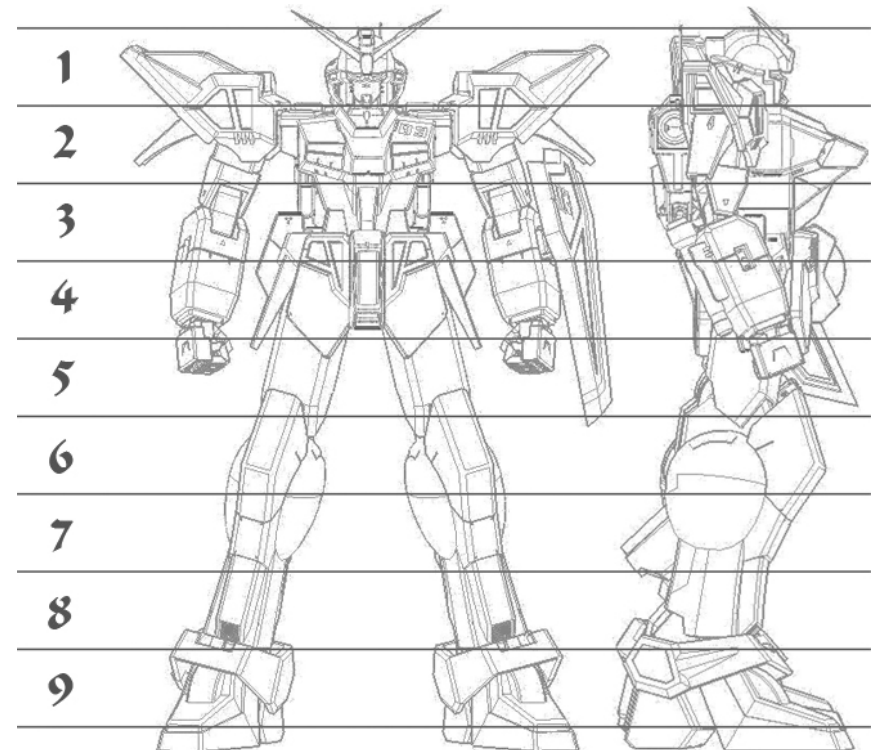

PROPORTION

Proportion refers to the sizes of the parts of the body to the whole. Traditionally artist give the average human an eight to one proportion. That means that there are eight head heights to the whole body.

This Mecha character has a 9 head proportion. This is often called the "Heroic" proportion. It give the character a feeling of strength and dominance.