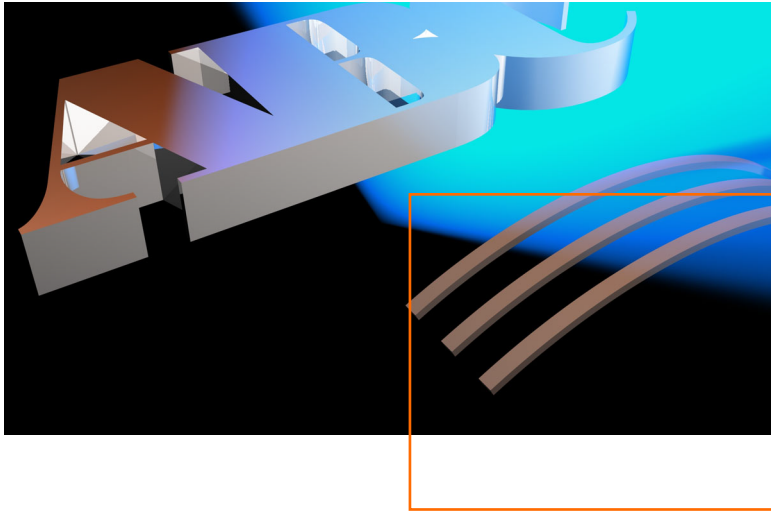

Throughout the ABC News intro the element of **color** is used. The color blue adds **unity** to the sequence. Unity is one of the principles of design. The color scheme is a simple monochromatic (one color) and crosses over the entire sequence .

Lines are also used in the sequence. They are placed side by side in a Rhythmic pattern. Lines are elements of design and rhythm is a principle of design.

Note that not all of the elements and principles are used in the ABC News sequence. There are no real textures. And the principle of balance is absent.